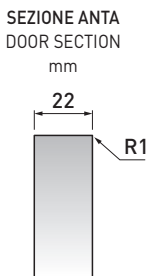

SISTEMA DISPONIBILE / SYSTEM AVAILABLE

Sistema maniglia
Handle system

Sistema gola piatta
Flat grip recess system

Sistema gola sagomata
Shaped grip recess system

CARATTERISTICHE LACCATO OPACO

Rivestimento articoli su ordinazione
Laccatura opaca bifacciale, bordi laccati in tinta.
Finitura metallo: laccatura opaca metallica frontale e nei bordi, retro opaco in tinta

Supporto
Pannello in fibra a media densità (MDF) in classe CARB P2.

MATT LACQUER FEATURES

Finish for items to order
Matt lacquered on two sides, matching-coloured lacquered edges.
Metallic finish: matt metallic lacquered front and edges, matching-coloured matt lacquered rear

Core
CARB P2 MDF panel.

CARATTERISTICHE LACCATO LUCIDO

Rivestimento articoli su ordinazione
Laccatura lucida spazzolata bifacciale, bordi laccati in tinta.
Finitura metallo: laccatura lucida spazzolata metallica frontale e nei bordi, retro opaco in tinta.

Supporto
Pannello in fibra a media densità (MDF) in classe CARB P2.

GLOSS LACQUER FEATURES

Finish for items to order
Brushed gloss lacquer on two sides, edges in matching-coloured lacquer.
Metallic finish: brushed gloss metallic lacquered front and edges, matching-coloured matt lacquered rear.

Core
CARB P2 MDF panel.